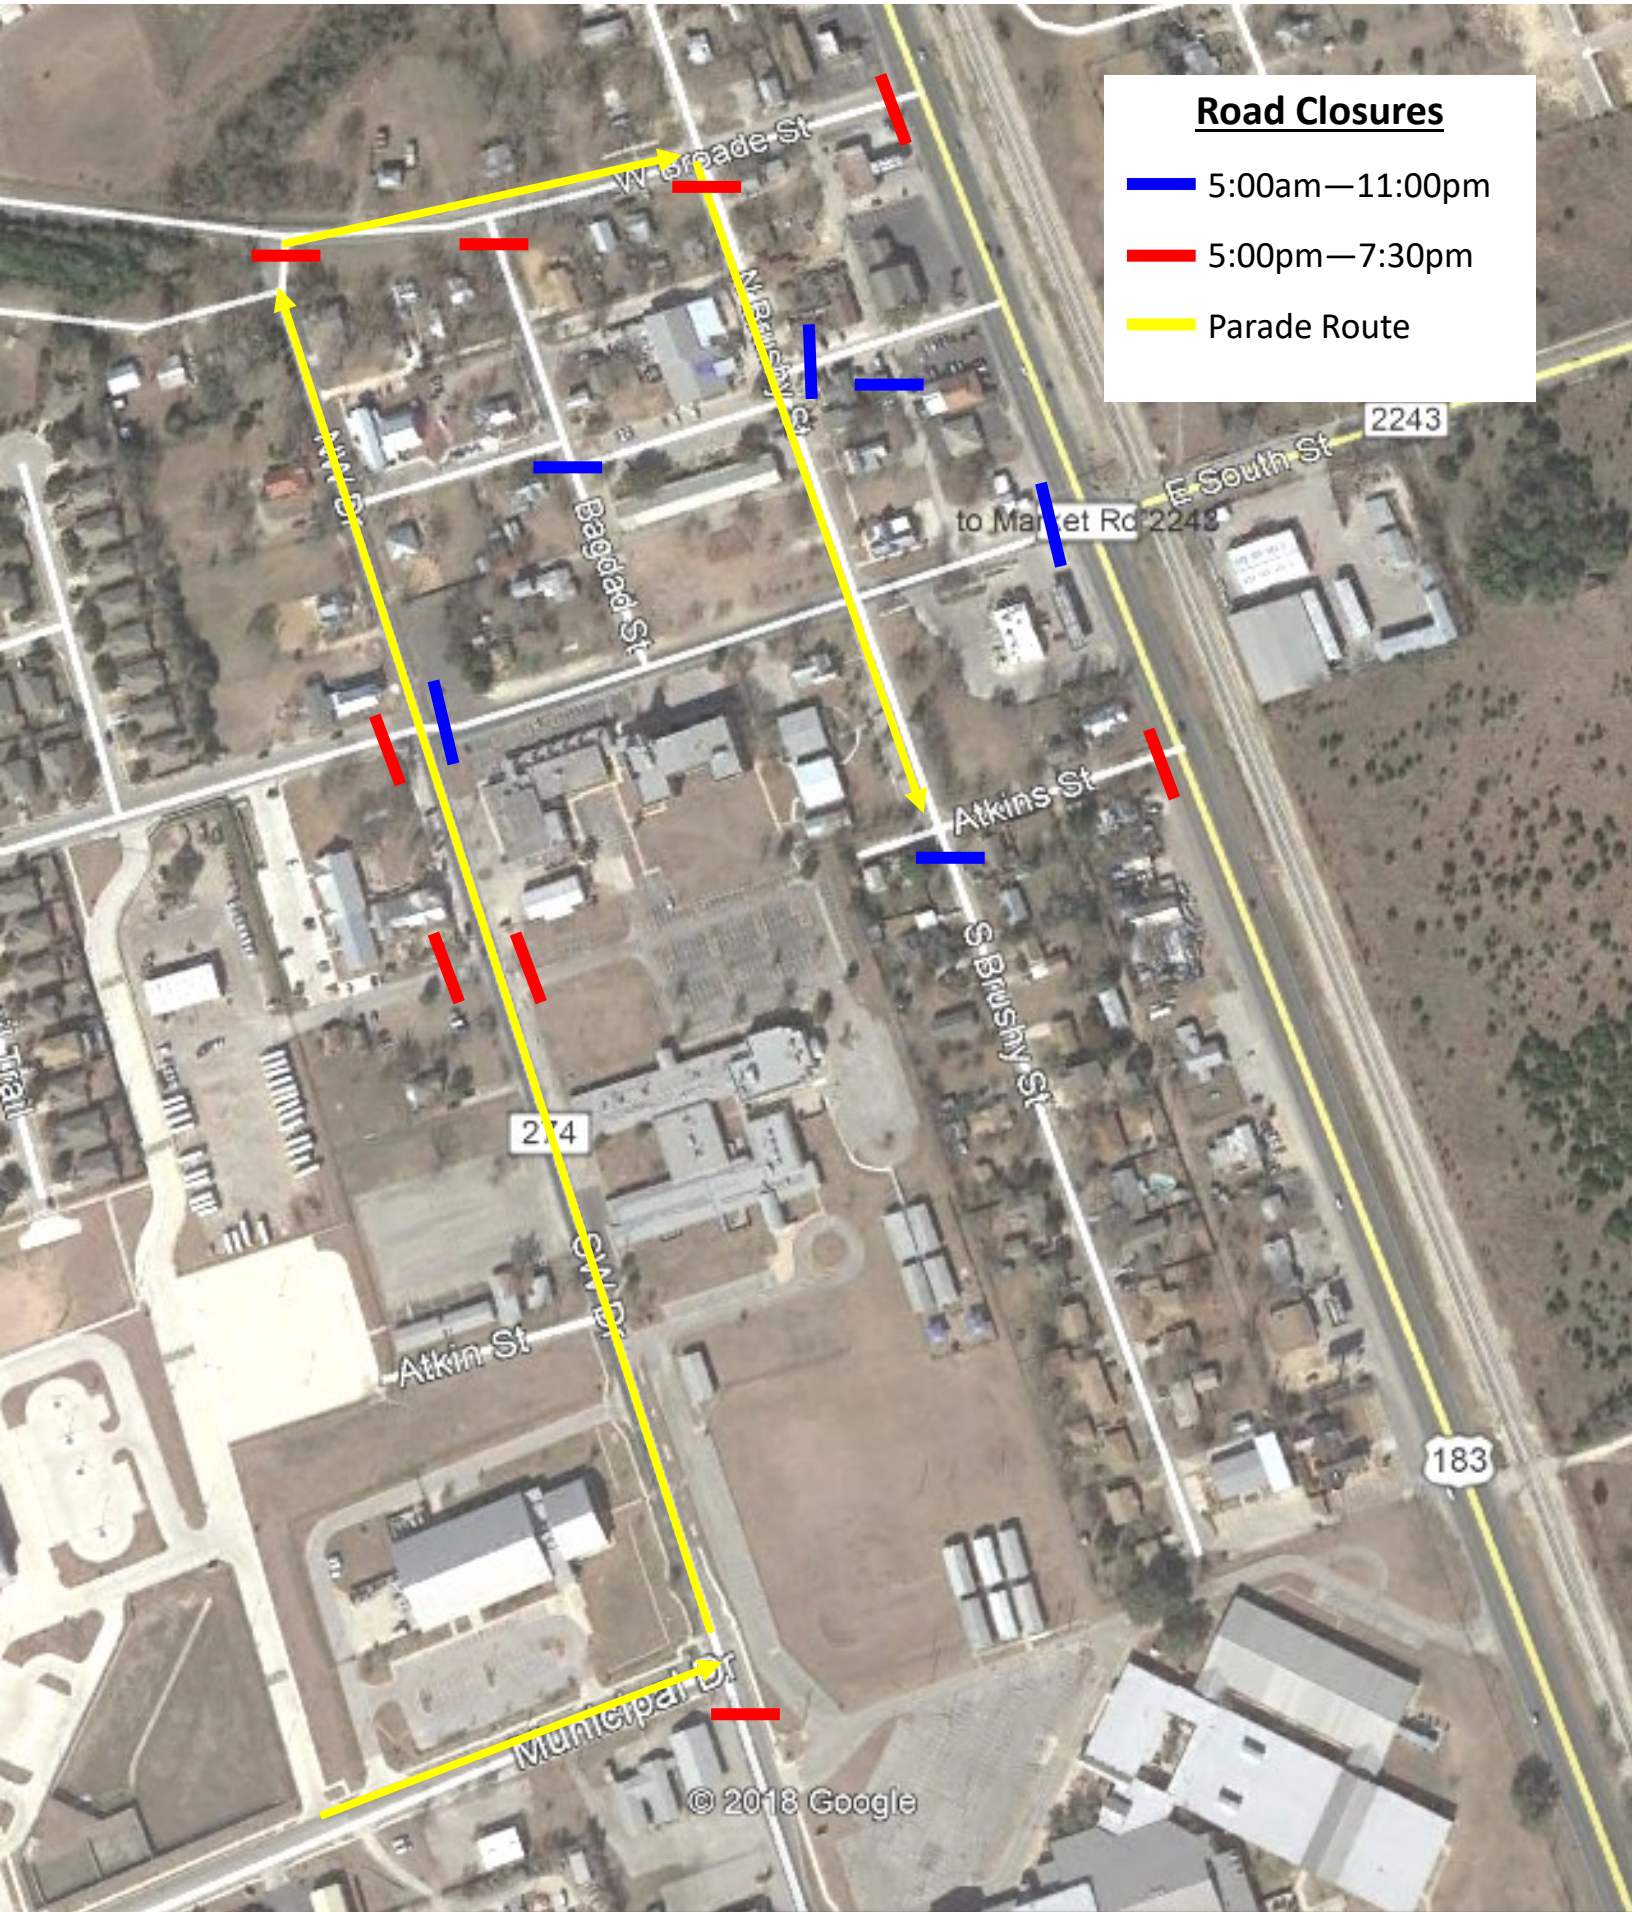

2019 Christmas Parade Route

Road Closures

- 5:00am—11:00pm
- 5:00pm—7:30pm
- Parade Route