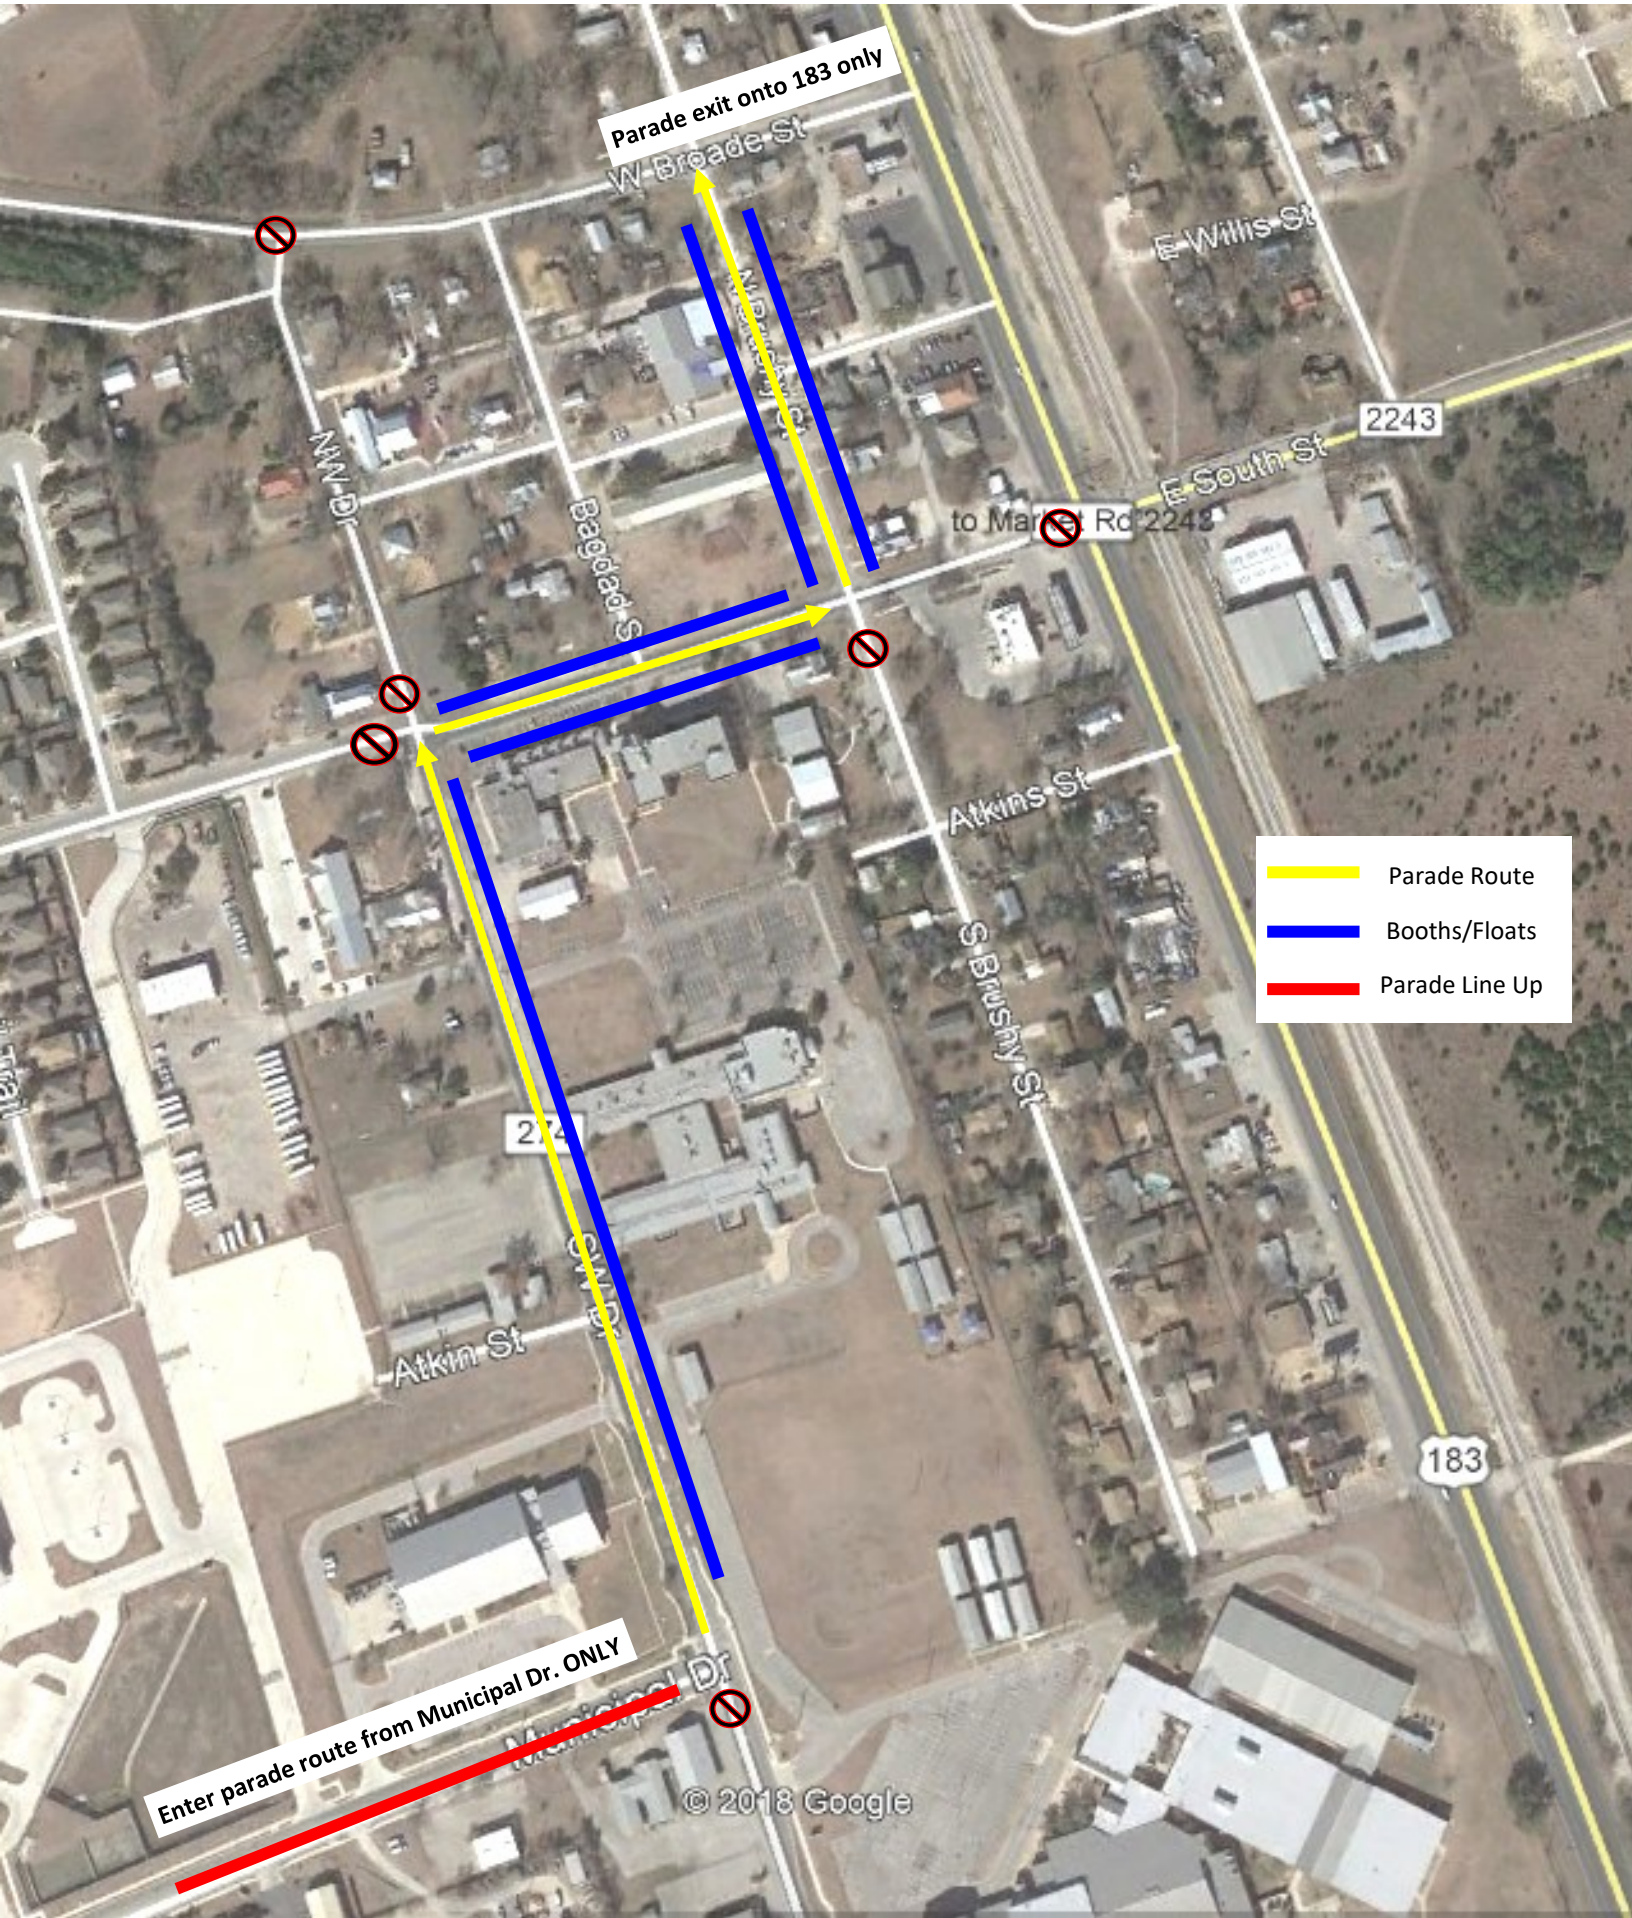

2020 Drive Thru Parade Route

Parade exit onto 183 only
W-Broade St

Enter parade route from Municipal Dr. ONLY

- Parade Route
- Booths/Floats
- Parade Line Up